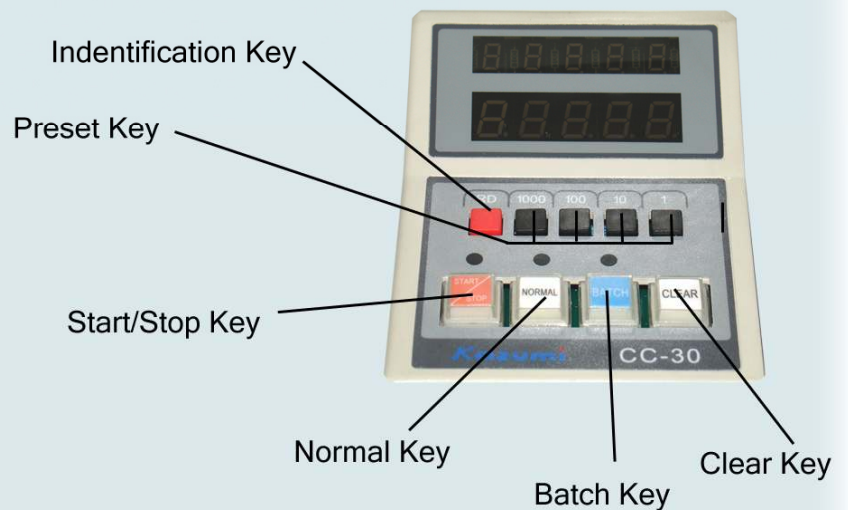

Kazumi

COIN COUNTING MACHINE

SOLIDLY BUILD WITH LARGE HOPPER

CC-30N

HIGH PERFORMANCE & HEAVY DUTY

SUPER SPEED DESIGN MACHINE RELEASES YOU FROM HEAVY LOAD OF COUNTING WITH ACCURACY

CC-30N

** Nationwide Service Is Available Through Our Authorized Dealer Network*

SPECIFICATIONS

Hopper Capacity	4000 coins
Counting Speed	Max 2500 coins/min
Coin Diameter	14 - 34mm
Coin Thickness	1.0 - 3.4mm
Counter	0- 9999
Preset Range	1 - 9999
Power Consumption	65W
Dimensions	15.7(L)x 9.4(W)x 14.2(H)
Weight	12.5 kgs
Counting Mode	Continue counting Preset counting
Ambient Temperature	0 - 40°C

**User Friendly Control Panel
with sharp LED display**

** SPECIFICATIONS ARE SUBJECT TO CHANGE WITHOUT PRIOR NOTICE
JAPAN*

Kazumi